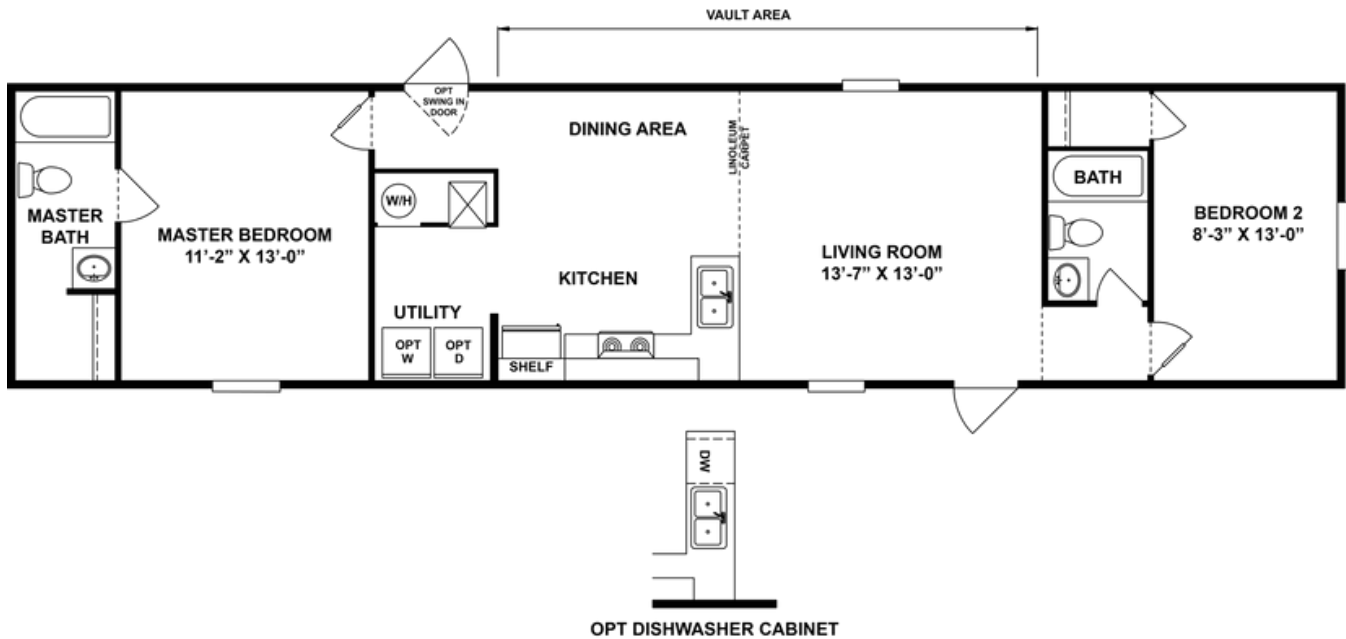

DELIGHT

**DELIGHT** Model number: 47TRU14602AH18

**2 beds • 2 baths • 840 sq.ft. • 14' width • 60' depth**

Our home building facilities invest in continuous product and process improvements. Plans, dimensions, features, materials, specifications and availability are subject to change without notice or obligation. Renderings and floor plans are representative likenesses of our homes and may differ from the actual homes. We invite you to tour a Home Center near you and inspect the highest value in quality housing available or call (281) 689-1408 to speak with a Home Consultant. Copyright 2017, CMH. All rights reserved.

**DELIGHT** Model number: 47TRU14602AH18

**2 beds • 2 baths • 840 sq.ft. • 14' width • 60' depth**

Our home building facilities invest in continuous product and process improvements. Plans, dimensions, features, materials, specifications and availability are subject to change without notice or obligation. Renderings and floor plans are representative likenesses of our homes and may differ from the actual homes. We invite you to tour a Home Center near you and inspect the highest value in quality housing available or call (281) 689-1408 to speak with a Home Consultant. Copyright 2017, CMH. All rights reserved.