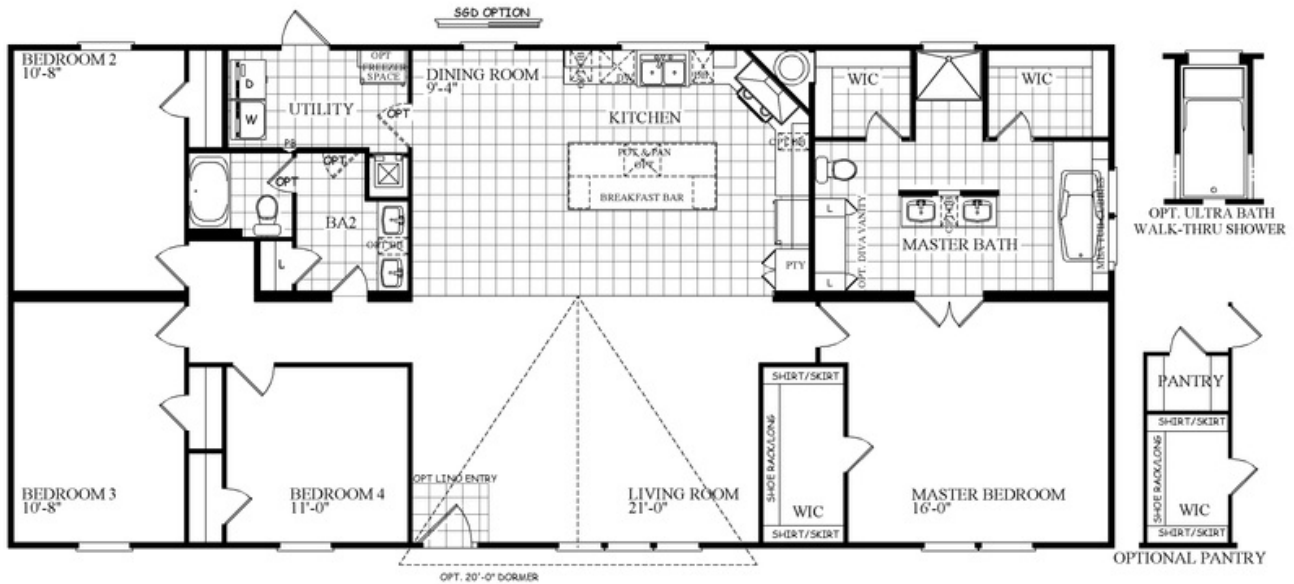

THE CAROLINA Model number: 45TFC32664AH19

4 beds • 2 baths • 2112 sq.ft. • 32' width • 66' depth

Our home building facilities invest in continuous product and process improvements. Plans, dimensions, features, materials, specifications and availability are subject to change without notice or obligation. Renderings and floor plans are representative likenesses of our homes and may differ from the actual homes. We invite you to tour a Home Center near you and inspect the highest value in quality housing available or call (281) 689-1408 to speak with a Home Consultant. Copyright 2017, CMH. All rights reserved.

<https://www.claytonhomesofeasttexas.com>

CLAYTON HOMES- SPLENDORA

12793 HWY 59
SPLENDORA, TX 77372

Monday - Thursday: 9am to 6pm
Friday: 9am to 6pm
Saturday: 9am to 5pm
Sunday: Closed

(281) 689-1408