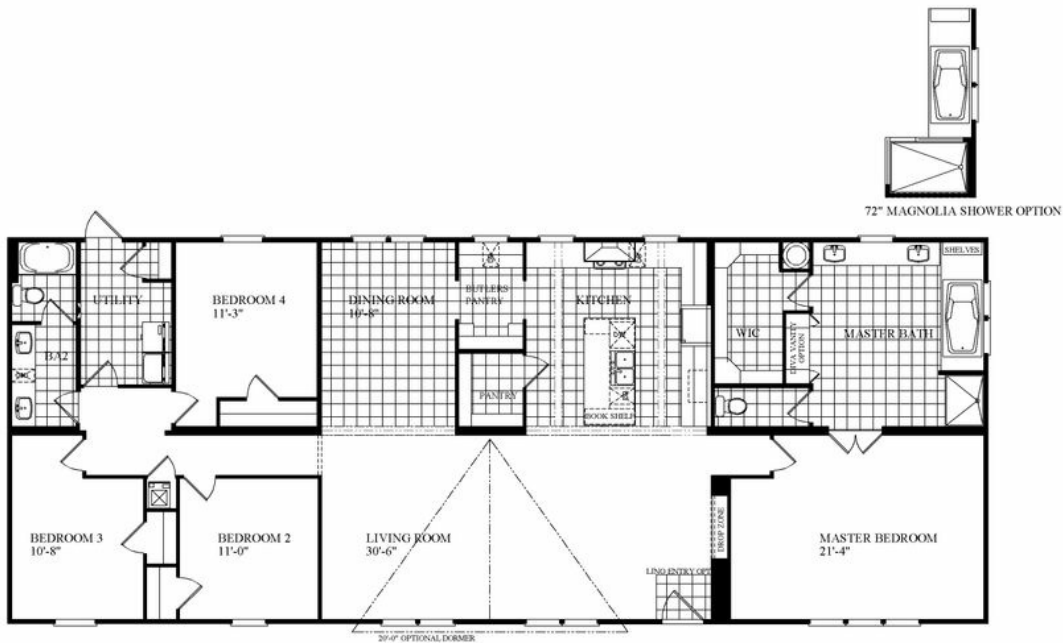

THE SOUTHERN BELLE

THE SOUTHERN BELLE

Model number: 45TMA32764AH19S

4 beds • 2 baths • 2432 sq.ft. • 32' width • 76' depth

Our home building facilities invest in continuous product and process improvements. Plans, dimensions, features, materials, specifications and availability are subject to change without notice or obligation. Renderings and floor plans are representative likenesses of our homes and may differ from the actual homes. We invite you to tour a Home Center near you and inspect the highest value in quality housing available or call (281) 689-1408 to speak with a Home Consultant. Copyright 2017, CMH. All rights reserved.

THE SOUTHERN BELLE Model number: 45TMA32764AH19S

4 beds • 2 baths • 2432 sq.ft. • 32' width • 76' depth

Our home building facilities invest in continuous product and process improvements. Plans, dimensions, features, materials, specifications and availability are subject to change without notice or obligation. Renderings and floor plans are representative likenesses of our homes and may differ from the actual homes. We invite you to tour a Home Center near you and inspect the highest value in quality housing available or call (281) 689-1408 to speak with a Home Consultant. Copyright 2017, CMH. All rights reserved.