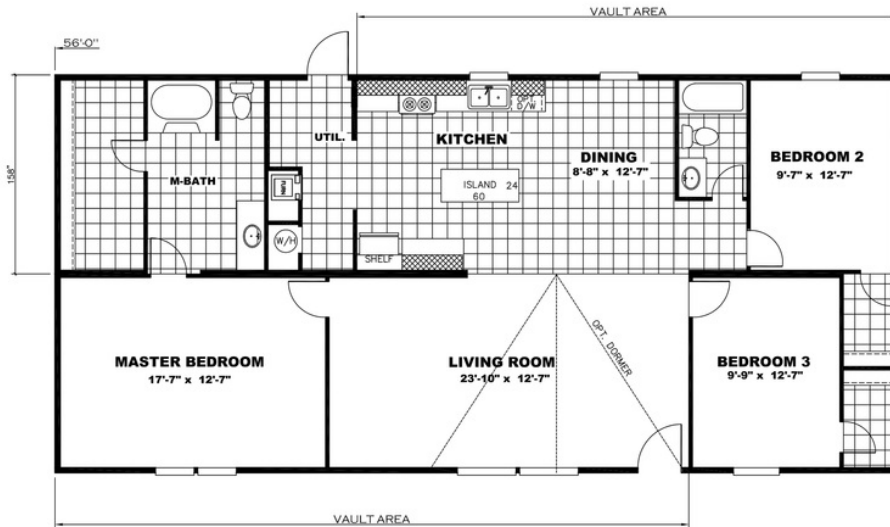

THRILL Model number:

3 beds • 2 baths • 1475 sq.ft. • 28' width • 56' depth

Our home building facilities invest in continuous product and process improvements. Plans, dimensions, features, materials, specifications and availability are subject to change without notice or obligation. Renderings and floor plans are representative likenesses of our homes and may differ from the actual homes. We invite you to tour a Home Center near you and inspect the highest value in quality housing available or call (281) 689-1408 to speak with a Home Consultant. Copyright 2017, CMH. All rights reserved.

<https://www.claytonhomesofeasttexas.com>

**CLAYTON HOMES-
SPLENDORA**

12793 HWY 59
SPLENDORA, TX 77372

Monday - Thursday: 9am to 6pm
Friday: 9am to 6pm
Saturday: 9am to 5pm
Sunday: Closed

(281) 689-1408