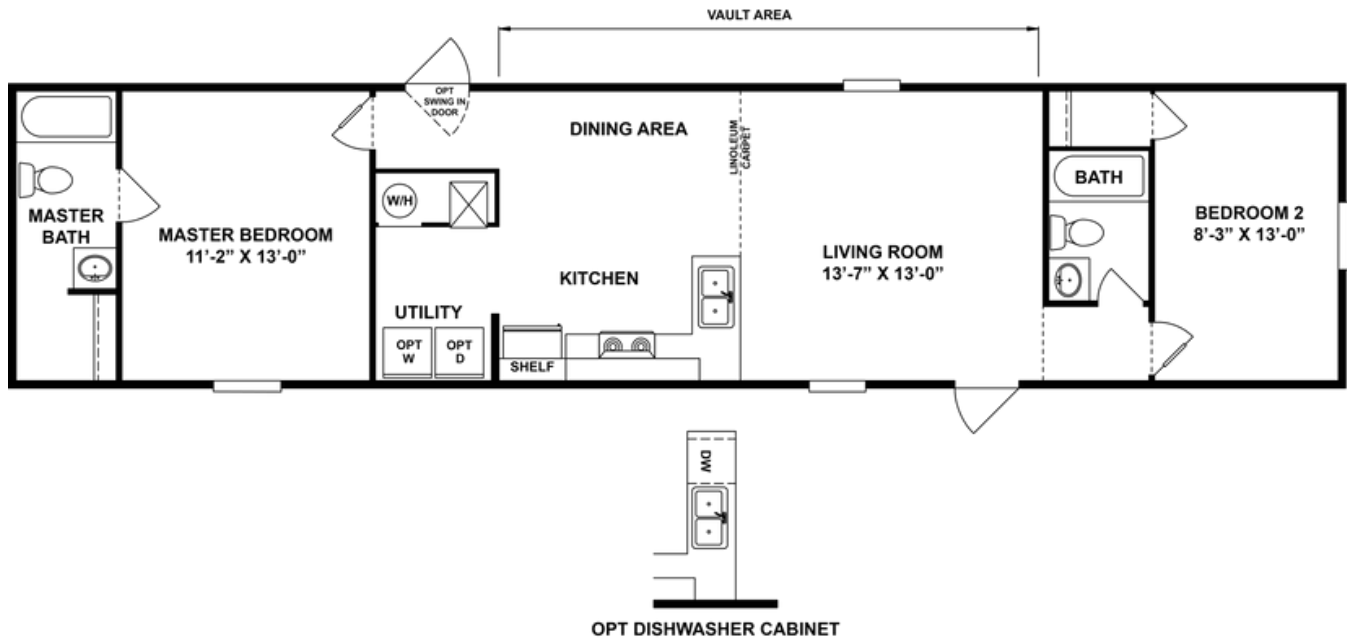

DELIGHT Model number: 97TRU14602AH18

2 beds • 2 baths • 840 sq.ft. • 14' width • 60' depth

Our home building facilities invest in continuous product and process improvements. Plans, dimensions, features, materials, specifications and availability are subject to change without notice or obligation. Renderings and floor plans are representative likenesses of our homes and may differ from the actual homes. We invite you to tour a Home Center near you and inspect the highest value in quality housing available or call (281) 689-1408 to speak with a Home Consultant. Copyright 2017, CMH. All rights reserved.

<https://www.claytonhomesofeasttexas.com>

CLAYTON HOMES- SPLENDORA

12793 HWY 59
SPLENDORA, TX 77372

Monday - Thursday: 9am - 7pm
Friday: 9am - 6pm
Saturday: 9am - 5pm
Sunday: Closed

(281) 689-1408